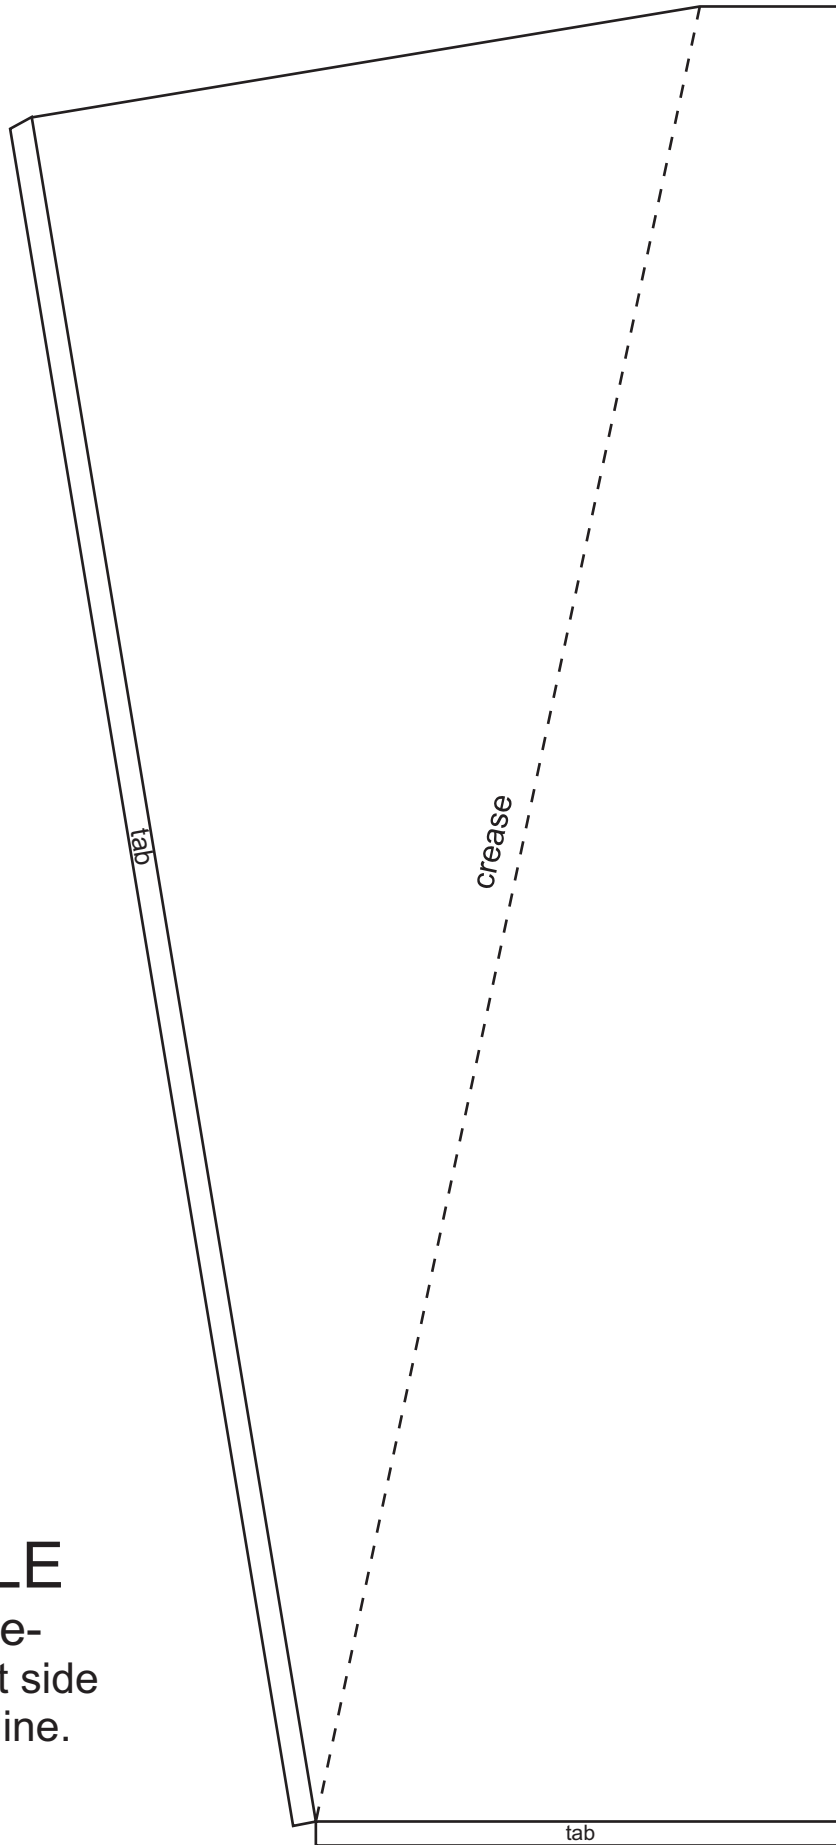

TRAPEZOID

BAFFLE
-left side-
Join to right side
at center line.

BAFFLE

-right side-
 Join to left
 side at
 center line.

copyright © bilagaana
 all rights reserved

5 3/4 in.

9 1/8 in.

PERFORATED
ALUMINUM
WORK
SURFACE