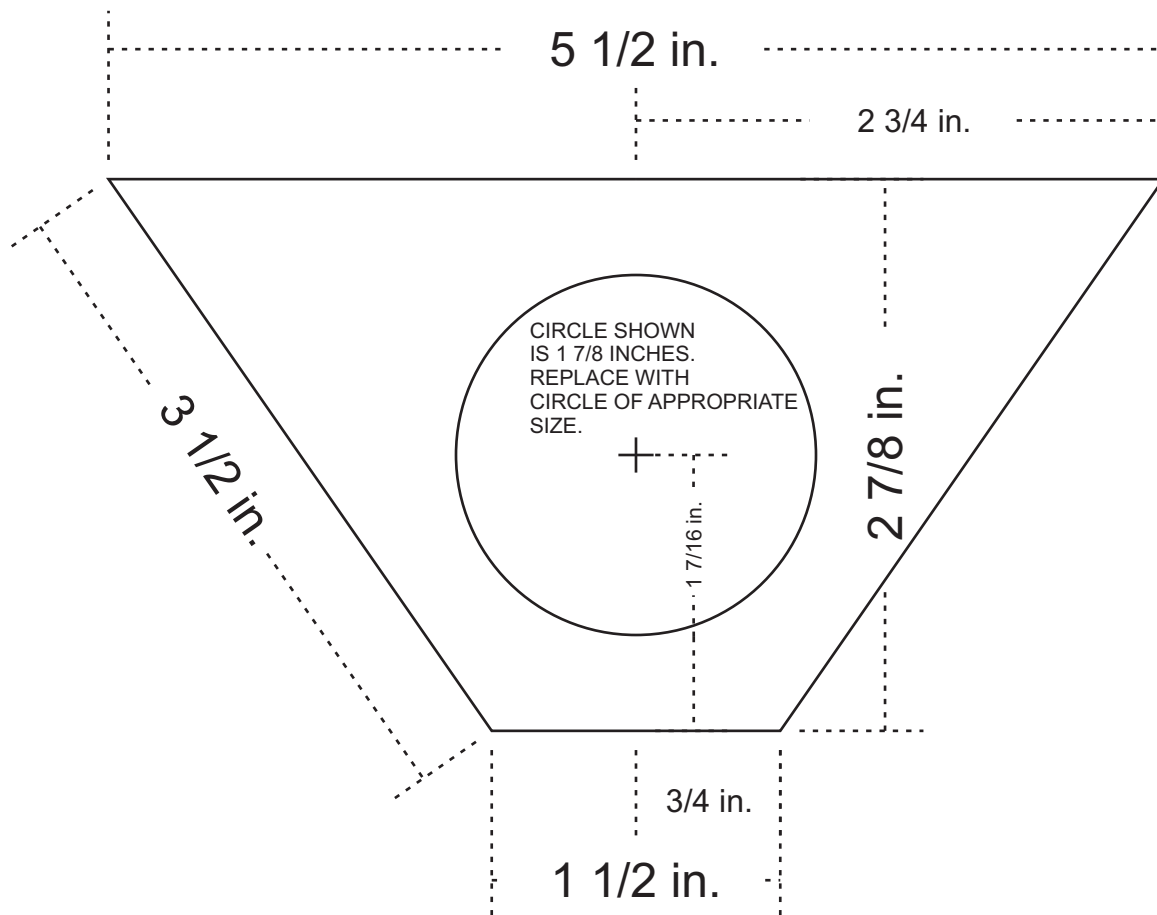

TRAPEZOID

BAFFLE
-left side-
Join to right side
at center line.

BAFFLE

-right side-
 Join to left
 side at
 center line.

copyright © bilagaana
 all rights reserved

5 3/4 in.

9 1/8 in.

PERFORATED
ALUMINUM
WORK
SURFACE