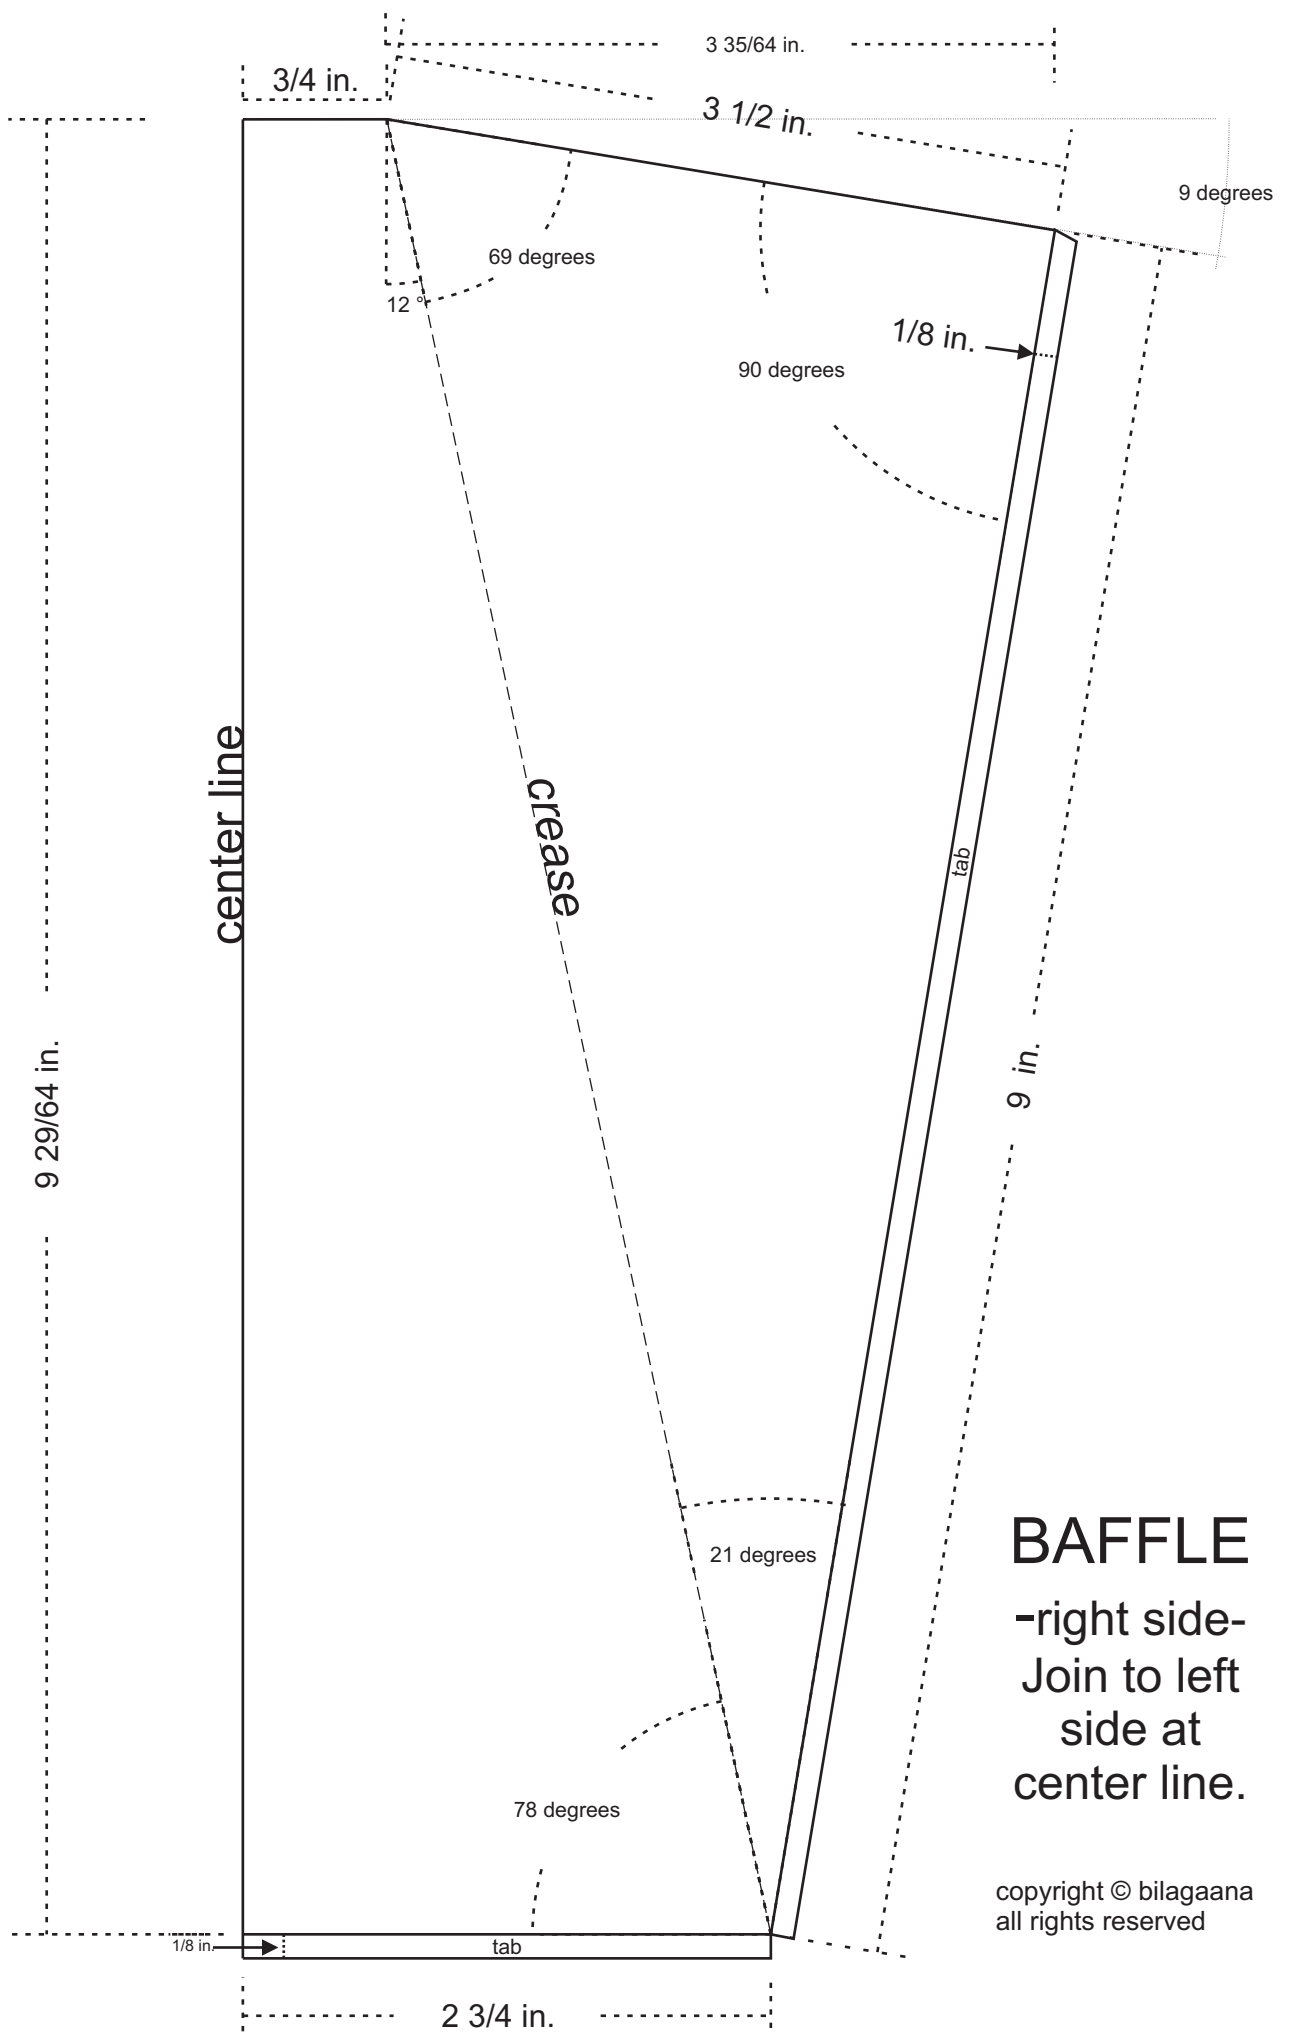

TRAPEZOID

BAFFLE
-left side-
Join to right side
at center line.

BAFFLE

-right side-
 Join to left
 side at
 center line.

copyright © bilagaana
 all rights reserved

5 3/4 in.

9 1/8 in.

PERFORATED
ALUMINUM
WORK
SURFACE